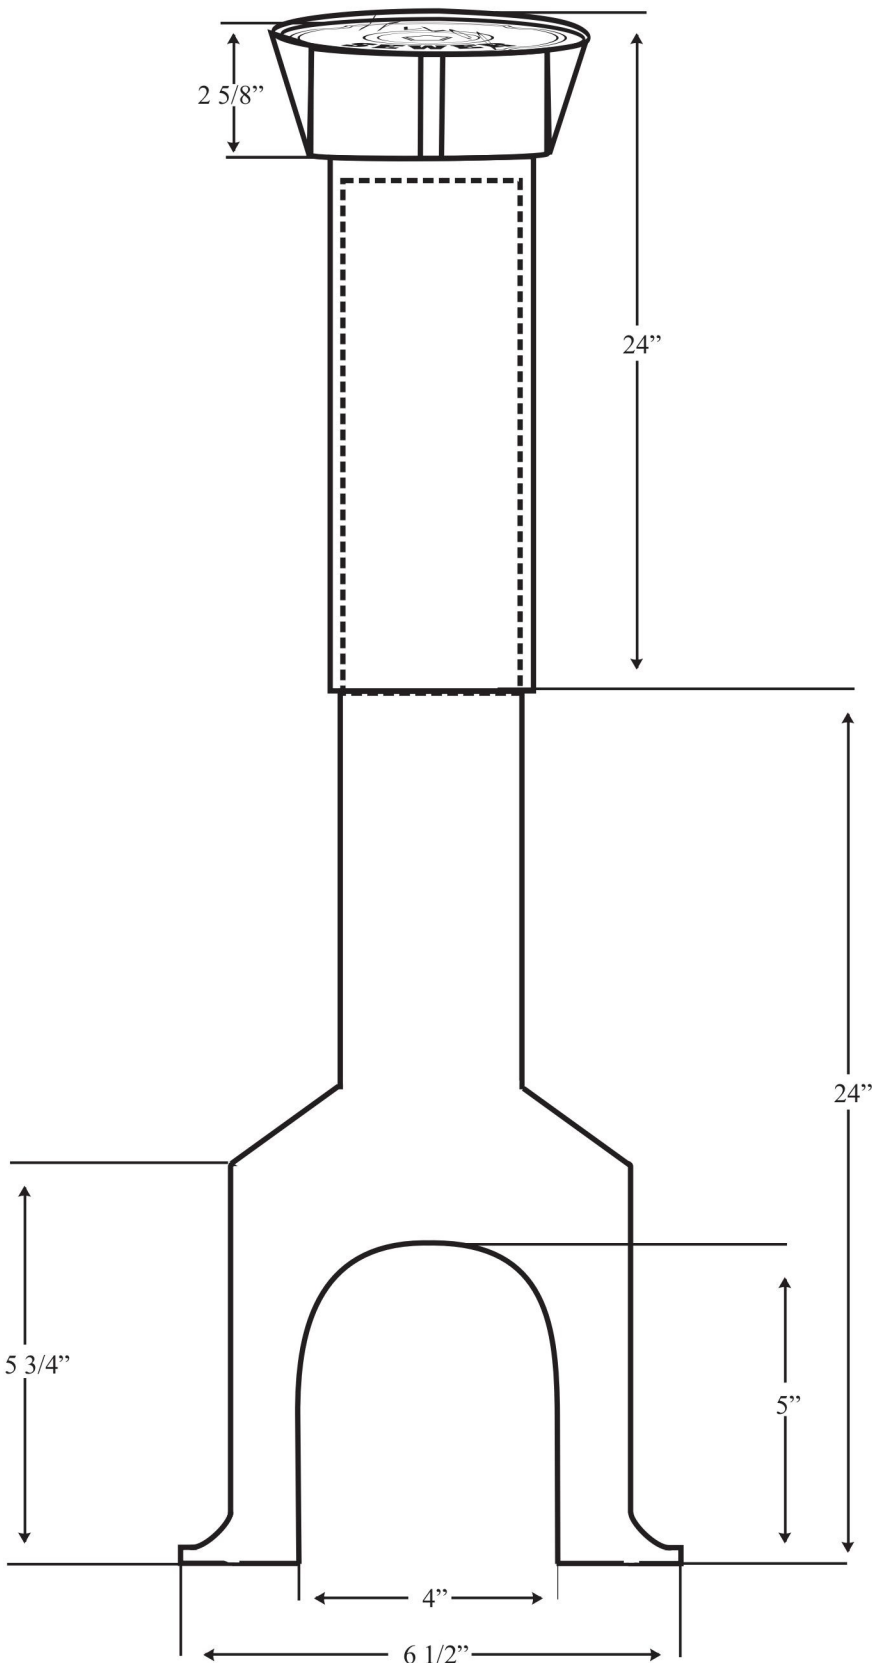

Complete Box Side View

Lid Top View

Lid Side View

Collar Top View

Figure # 3232424PBEBS
3" Curb Box Complete
Extension Range 36" - 54"
Combination Cast Iron/ABS
Slip Type
Enlarged Arch

Casting conforms to:
ASTM specifications A-48 Class 25
Country of Origin: USA

ABS conforms to:
ASTM-D 1788
CP Test & Valve Products, Inc.