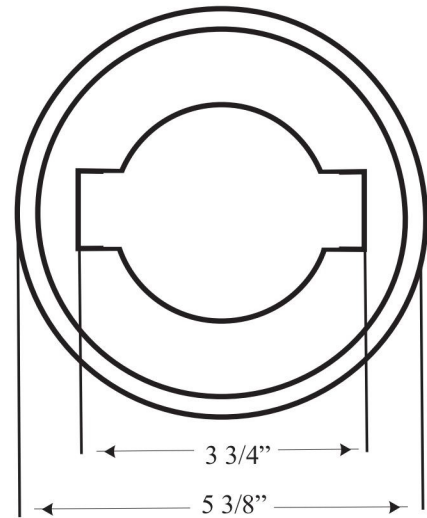

Complete Box Side View

Lid Top View

Lid Side View

Collar Top View

Figure # 3232424PBEBS
3" Curb Box Complete
Extension Range 36" - 54"
Combination Cast Iron/ABS
Slip Type
Enlarged Arch

Casting conforms to:
ASTM specifications A-48 Class 25
Country of Origin: USA