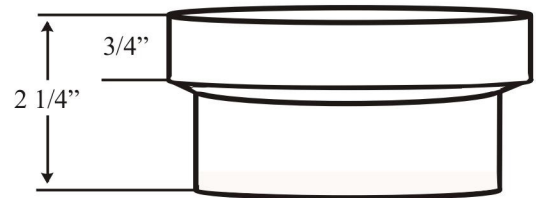

Complete Box Side View

Lid Top View

Collar Side View

Collar Top View

Figure # 3112424PBEBS
3" Curb Box Complete
Extension Range 36" - 54"
Combination Cast Iron/ABS
Slip Type
Enlarged Arch

Casting conforms to:
ASTM specifications A-48 Class 25
Country of Origin: USA