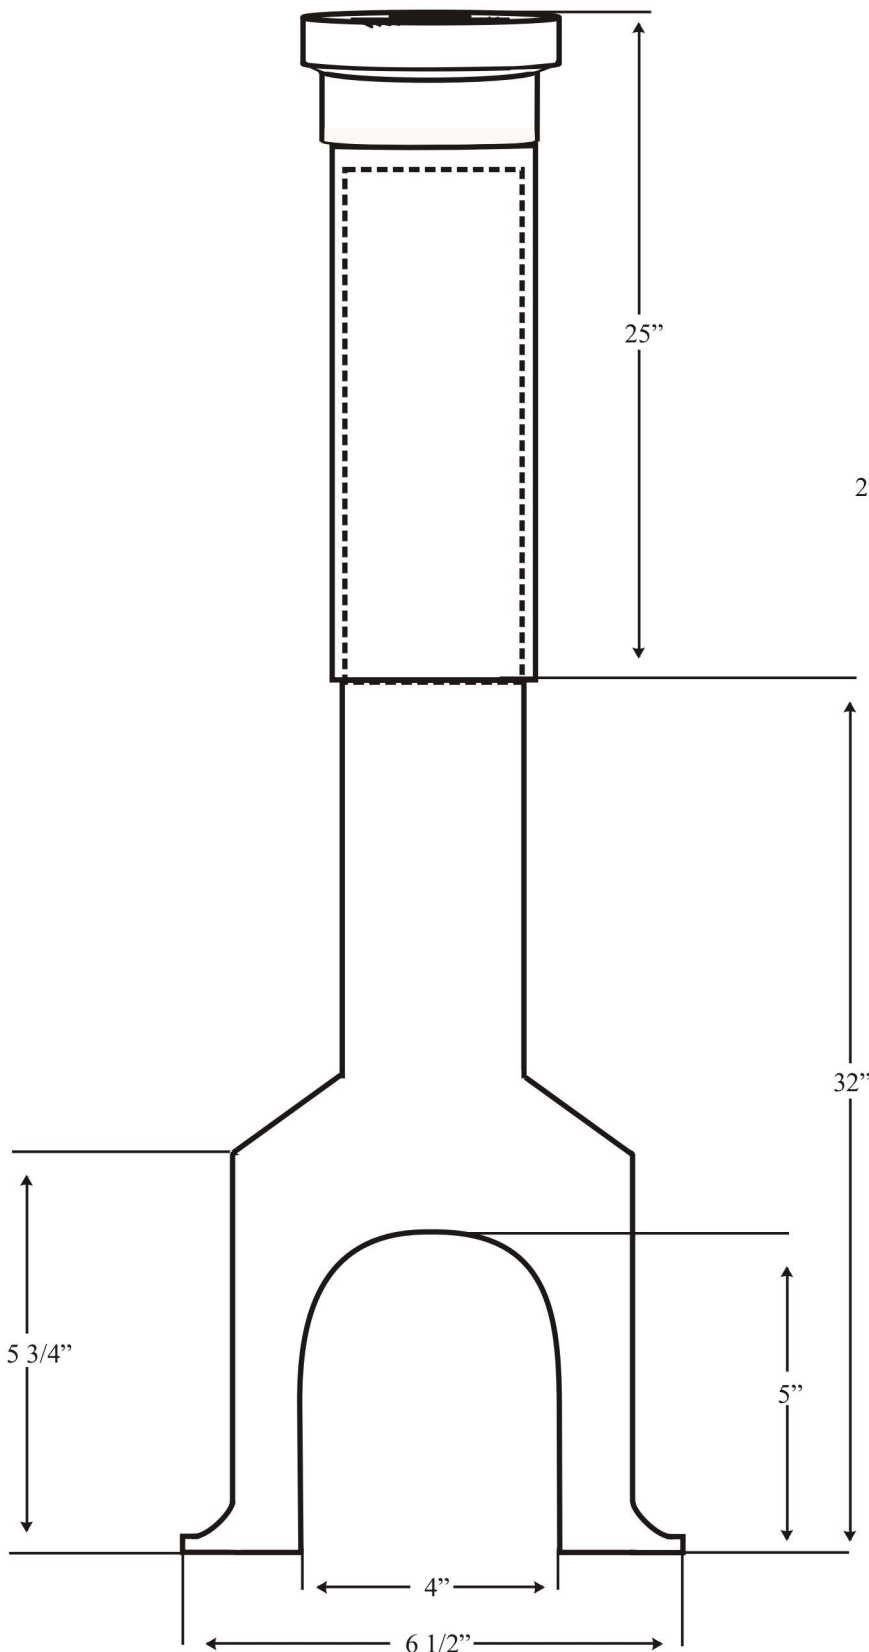

Complete Box Side View

Lid Top View

Collar Side View

Collar Top View

Figure # 3112424PBEBS
3" Curb Box Complete
Extension Range 36" - 54"
Combination Cast Iron/ABS
Slip Type
Enlarged Arch

Casting conforms to:
ASTM specifications A-48 Class 25
Country of Origin: USA

ABS conforms to:
ASTM-D 1788

CP Test & Valve Products, Inc.