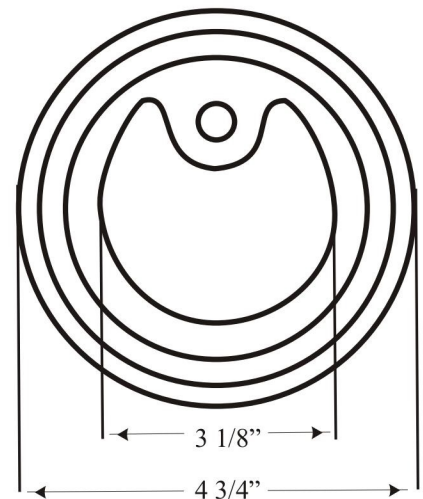

Complete Box Side View

Lid Top View

Collar Side View

Collar Top View

Figure # 3112424PBEBS
3" Curb Box Complete
Extension Range 36" - 54"
Combination Cast Iron/ABS
Slip Type
Enlarged Arch

Casting conforms to:
ASTM specifications A-48 Class 25
Country of Origin: USA