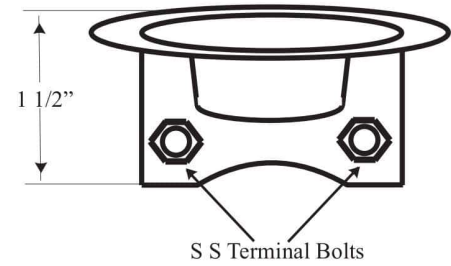

# Complete Box Side View

# Lid Top View

# Lid Side View

## Figure # LMKTWAB12 Tracer Wire Access Box

Casting conforms to:  
ASTM specification A-48 Class 30  
Country of Origin: China  
ABS Shaft conforms to:  
ASTM specification D-1788  
Country of Origin: USA