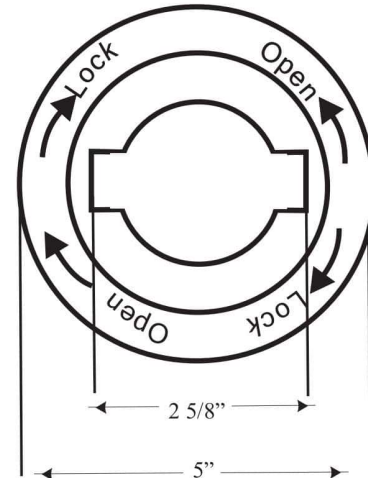

# Complete Box Side View

# Lid Top View

# Lid Side View

## Figure # LMKTWAB12 Tracer Wire Access Box

Casting conforms to:  
ASTM specification A-48 Class 30  
Country of Origin: China  
ABS Shaft conforms to:  
ASTM specification D-1788  
Country of Origin: USA