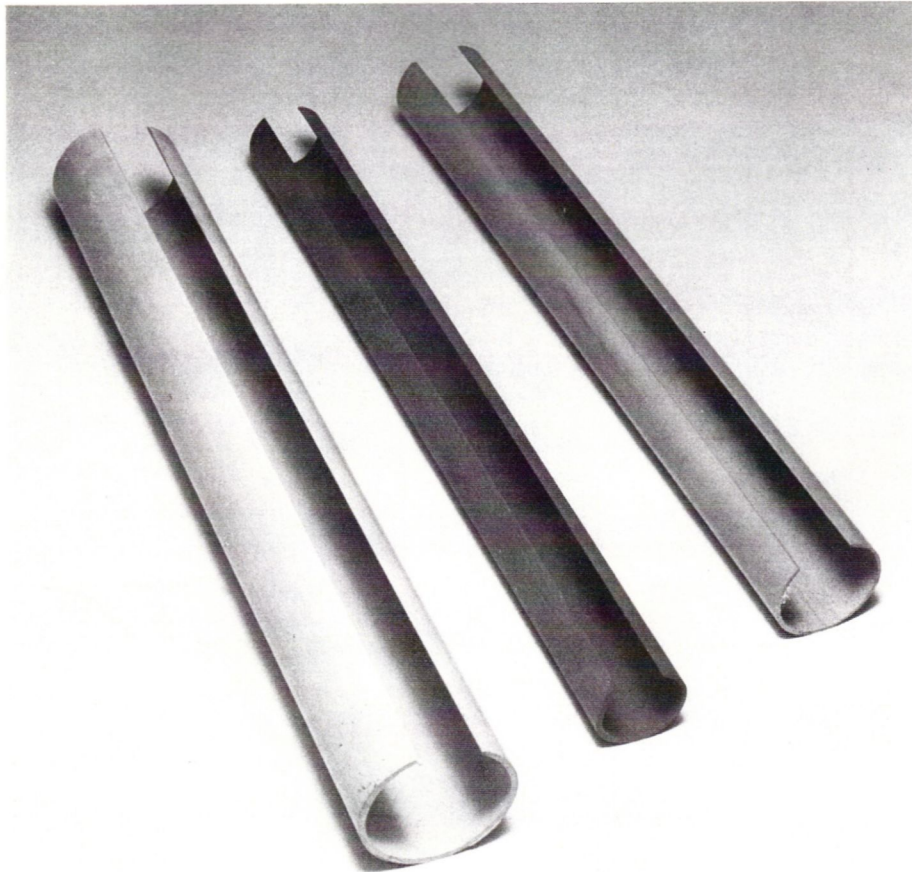

Test & Valve Products, Inc.

P.O. Box 311, Kearny, New Jersey 07032

TEL: 201.998.1500 • FAX: 201.998.1550

www.cptestboxes.com

VARIOUS SIZES AVAILABLE, FROM
½" DIAMETER x 18" LENGTH WITH ½" SLOT
TO
3" DIAMETER x 60" LENGTH WITH 2" SLOT.